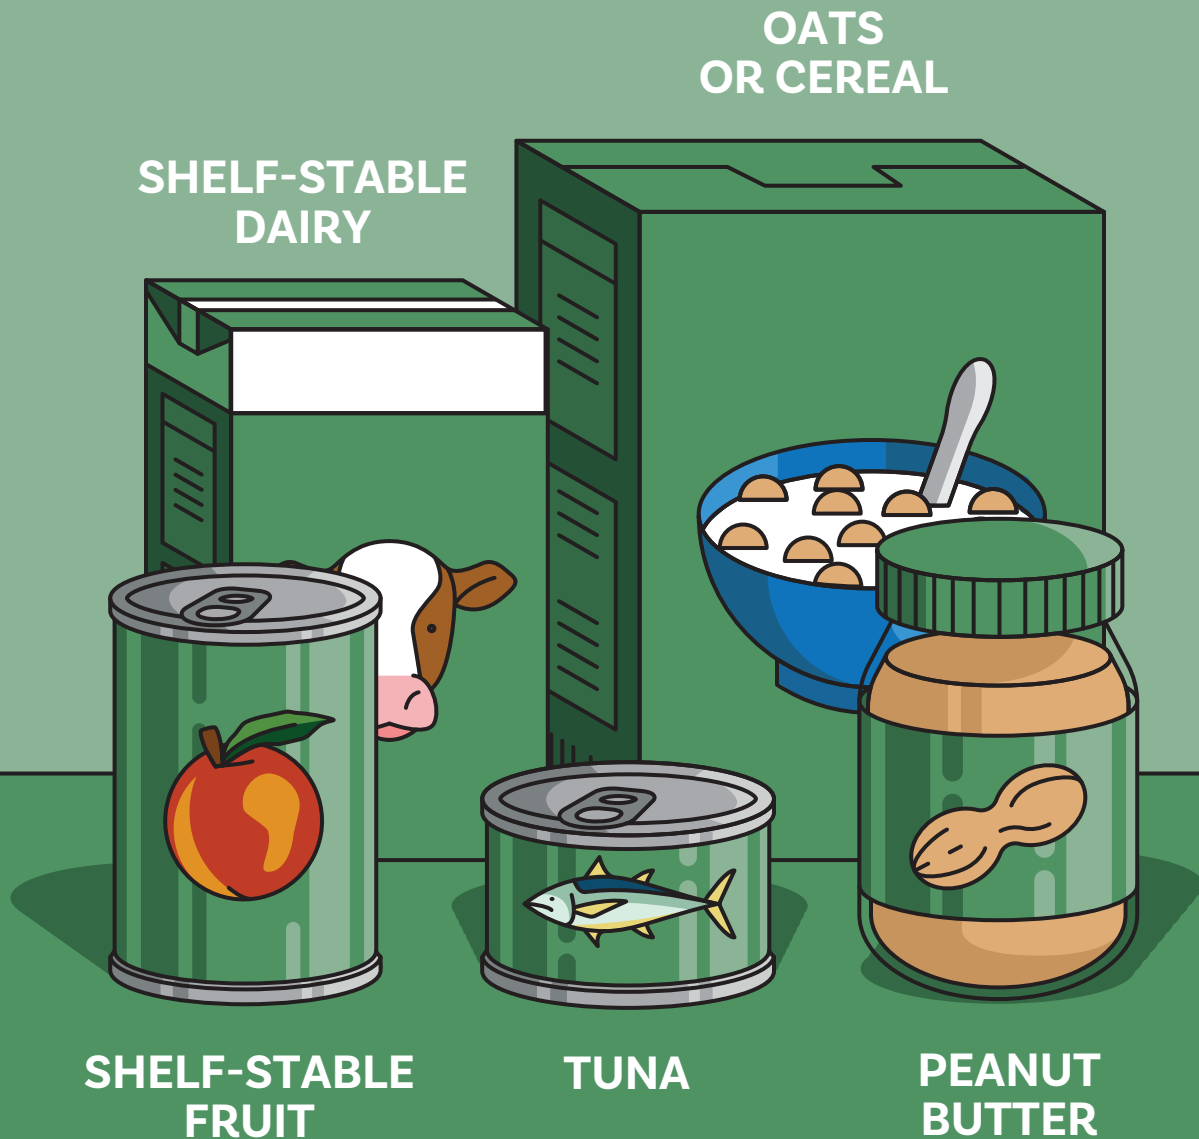

FOOD DRIVE TOP 5

You can help. Give today!

Donating these items makes the biggest impact.

marionpolkfoodshare.org

1660 Salem Industrial Drive NE, Salem, OR 97301 (503) 581-3855